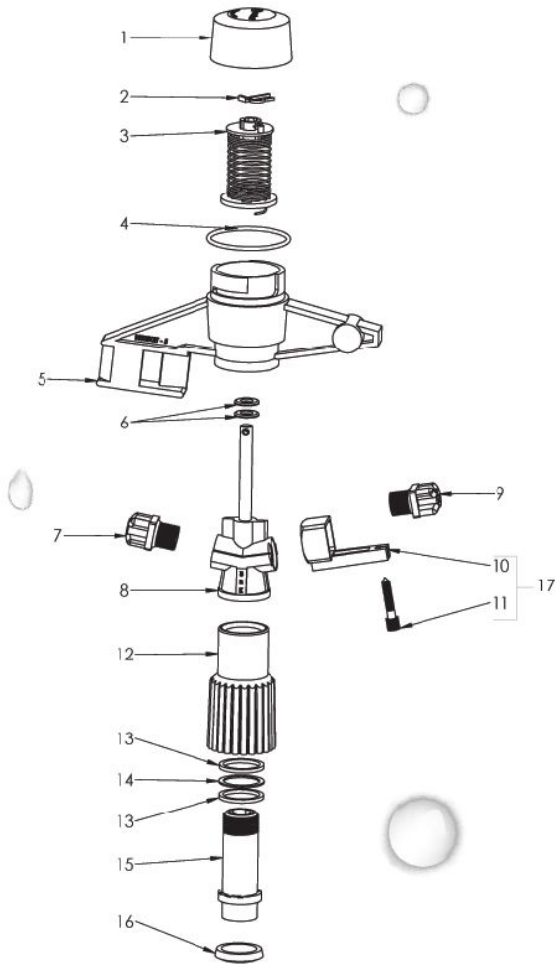

bereket

B4

Sprinklers

1" Connection
 Throw range 14-19 m
 5, 5.5 mm nozzles
 45° throw angle
 360° irrigation angle

Reference

152916001

B4 NOZZLE	PRESSURE	THROW	FLOW	PRECIPITATION RATE		
mm.	bar	mt.	m3/h	10x10	15x15	20x20
5x5.5	2.0	14.7	2.88	28.80	12.80	7.20
5x5.5	2.5	15.7	3.22	32.20	14.31	8.05
5x5.5	3.0	16.7	3.52	35.20	15.64	8.80
5x5.5	3.5	17.5	3.81	38.10	16.93	9.53
5x5.5	4.5	19.0	4.32	43.20	19.20	10.80

No	Reference
1	150916013
2	150916007
3	151916802
4	150916014
5	150916010
6	150950021
7	150916003
8	150916004

No	Reference
9	150916017
10	150916006
11	150916015
12	150916016
13	150915016
14	150916009
15	150915017
16	151916804

TARIMAK

bereket

B5

Sprinklers

Reference

152917001

1" Connection
 Throw range 9-12 m
 5, 5.5 mm nozzles
 7° throw angle
 360° irrigation angle

B5 NOZZLE	PRESSURE	THROW	FLOW	PRECIPITATION RATE		
				10x10	15x15	20x20
mm.	bar	mt.	m3/h			
5x5.5	2.0	9.6	2.88	28.80	12.80	-
5x5.5	2.5	10.6	3.22	32.20	14.31	-
5x5.5	3.0	11.4	3.52	35.20	15.64	-
5x5.5	3.5	12.1	3.81	38.10	16.93	-
5x5.5	4.0	12.7	4.32	43.20	19.20	-

No	Reference
1	150916013
2	150916007
3	151916802
4	150916014
5	150917002
6	150950021
7	150916003
8	150917001

No	Reference
9	150916001
10	150916005
11	150916006
12	150916015
13	150916016
14	150915016
15	150916009
16	150915017
17	151916801