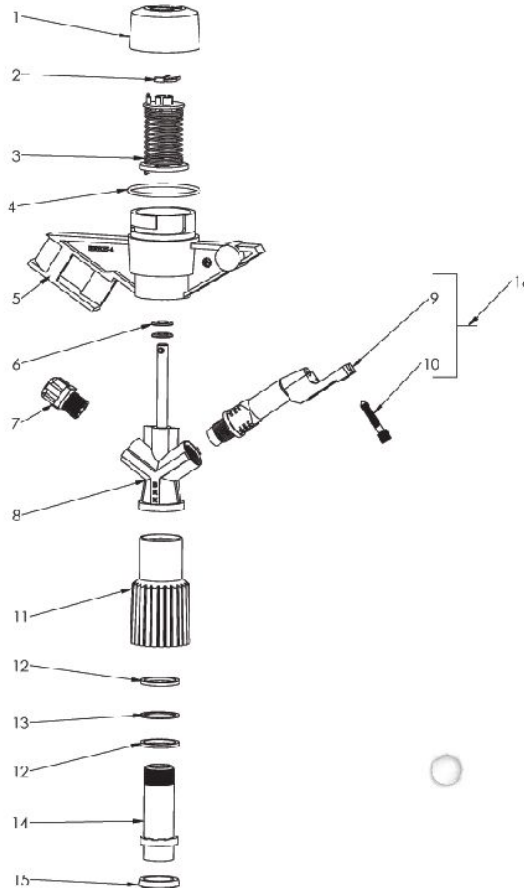

bereket

B4

Sprinklers

1" Connection
 Throw range 14-19 m
 5, 5.5 mm nozzles
 45° throw angle
 360° irrigation angle

Reference

152916001

B4 NOZZLE	PRESSURE	THROW	FLOW	PRECIPITATION RATE		
mm.	bar	mt.	m3/h	10x10	15x15	20x20
5x5.5	2.0	14.7	2.88	28.80	12.80	7.20
5x5.5	2.5	15.7	3.22	32.20	14.31	8.05
5x5.5	3.0	16.7	3.52	35.20	15.64	8.80
5x5.5	3.5	17.5	3.81	38.10	16.93	9.53
5x5.5	4.5	19.0	4.32	43.20	19.20	10.80

No	Reference
1	150916013
2	150916007
3	151916802
4	150916014
5	150916010
6	150950021
7	150916003
8	150916004

No	Reference
9	150916017
10	150916006
11	150916015
12	150916016
13	150915016
14	150916009
15	150915017
16	151916804

TARIMAK

bereket

B5

Sprinklers

Reference

152917001

1" Connection
 Throw range 9-12 m
 5, 5.5 mm nozzles
 7° throw angle
 360° irrigation angle

B5 NOZZLE	PRESSURE	THROW	FLOW	PRECIPITATION RATE		
				10x10	15x15	20x20
mm.	bar	mt.	m3/h			
5x5.5	2.0	9.6	2.88	28.80	12.80	-
5x5.5	2.5	10.6	3.22	32.20	14.31	-
5x5.5	3.0	11.4	3.52	35.20	15.64	-
5x5.5	3.5	12.1	3.81	38.10	16.93	-
5x5.5	4.0	12.7	4.32	43.20	19.20	-

No	Reference
1	150916013
2	150916007
3	151916802
4	150916014
5	150917002
6	150950021
7	150916003
8	150917001

No	Reference
9	150916001
10	150916005
11	150916006
12	150916015
13	150916016
14	150915016
15	150916009
16	150915017
17	151916801